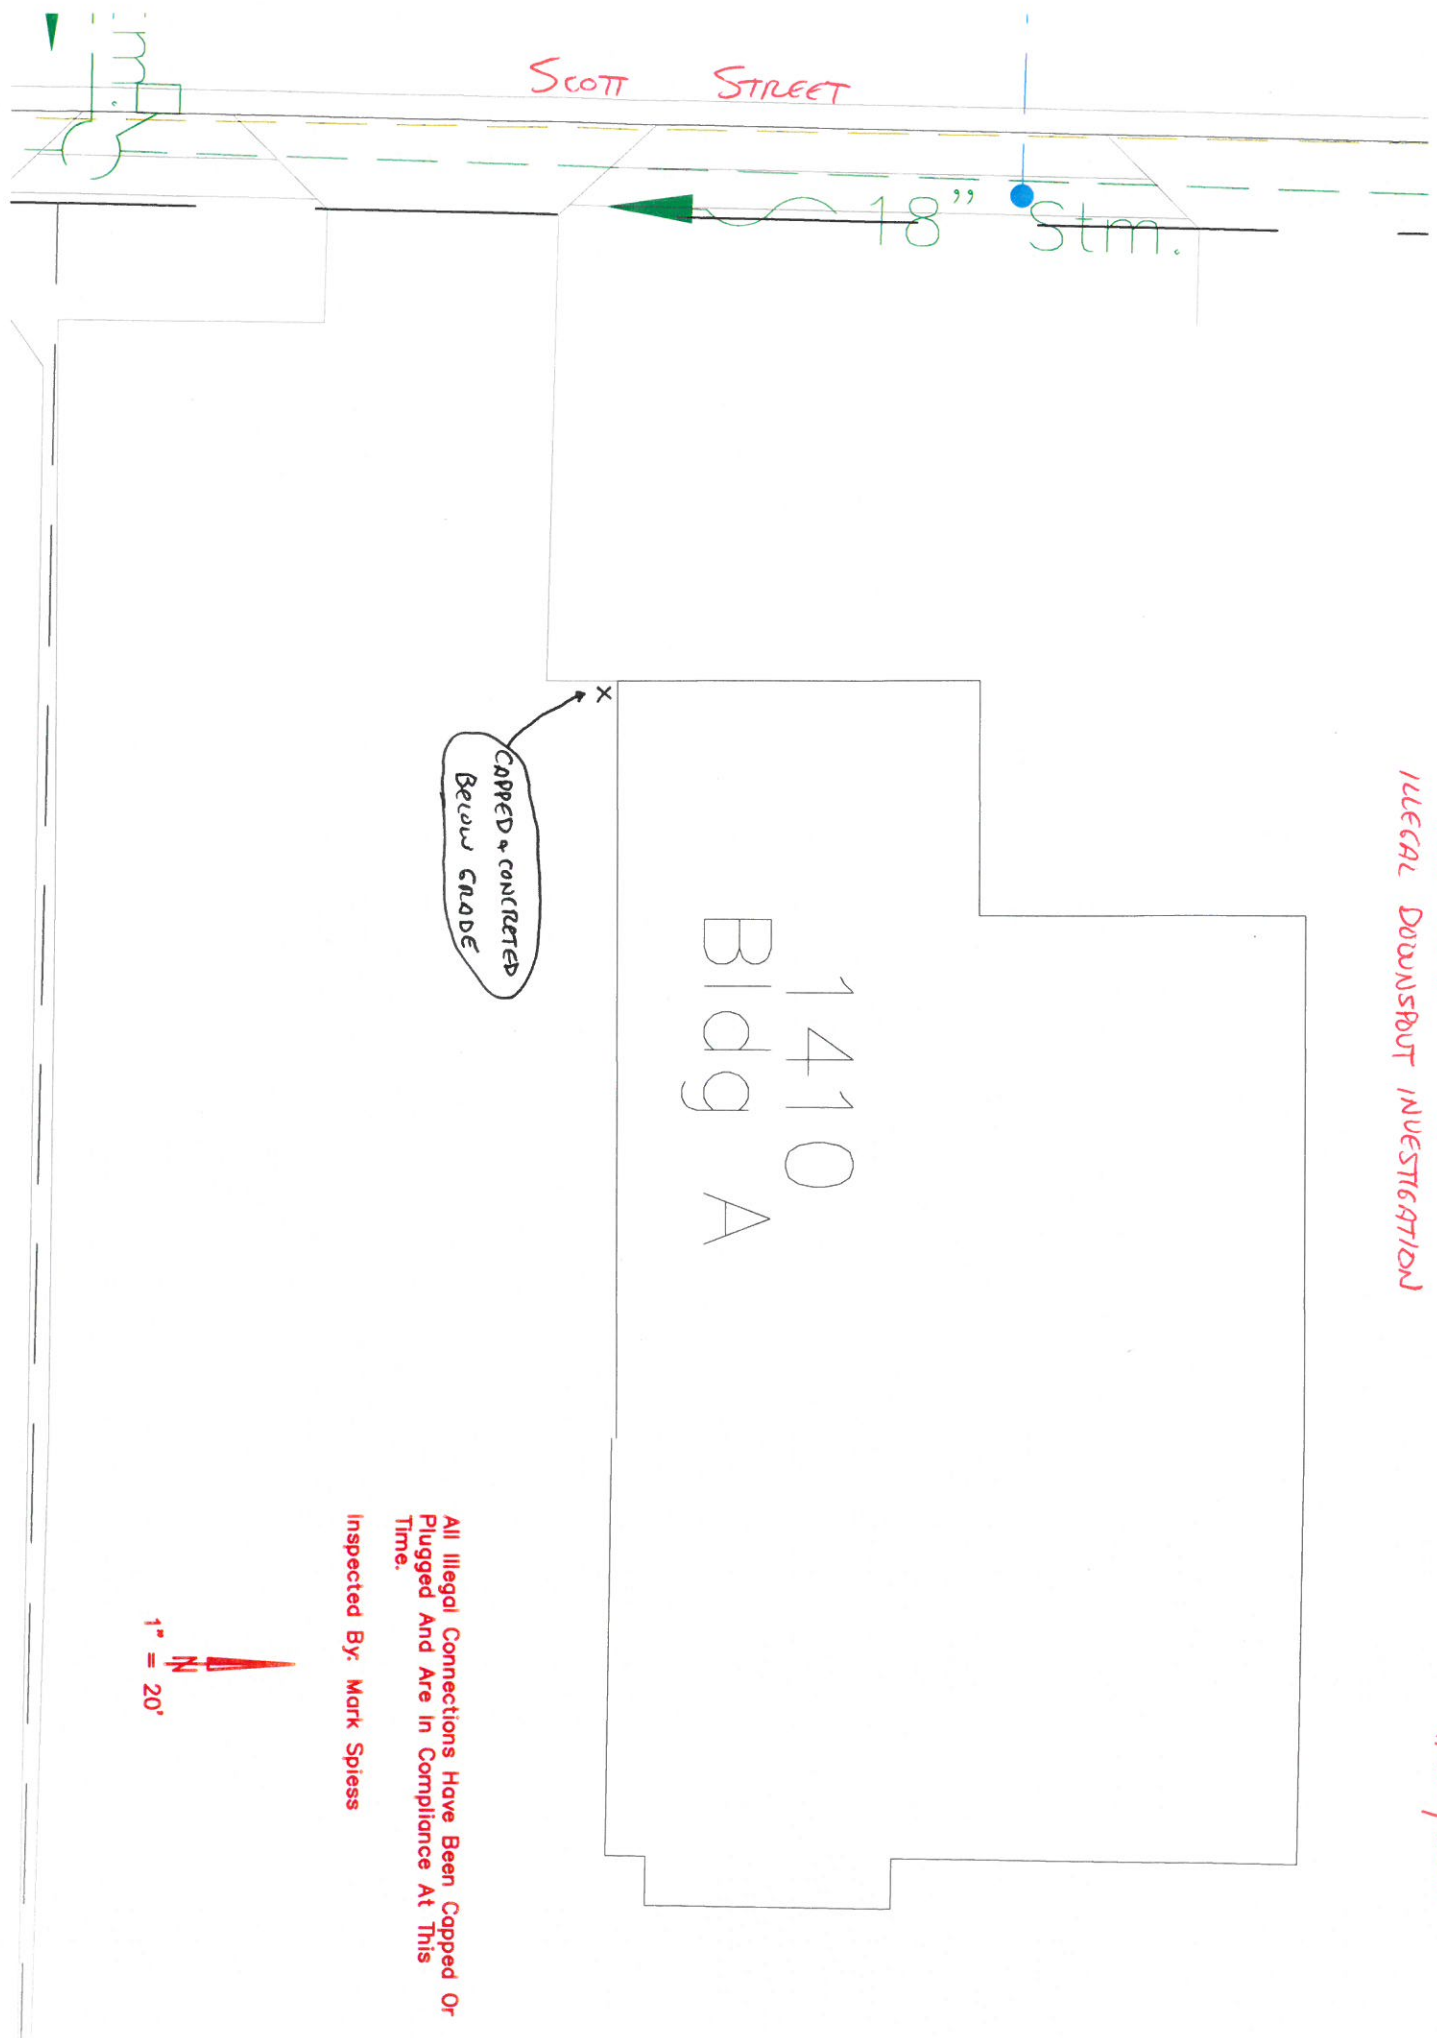

1410 Scott Street  
ILLEGAL DOWNSBOUT INVESTIGATION

4/29/2015

All illegal connections have been capped or plugged and are in compliance at this time.

Inspected By: Mark Spiess